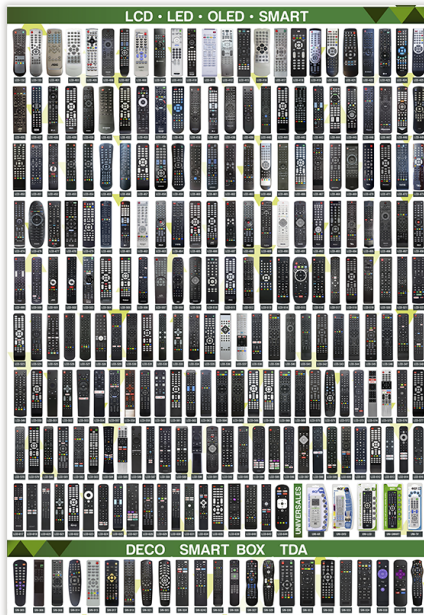

MATERIAL PUBLICITARIO

REMOTOS LCD / LED / SMART